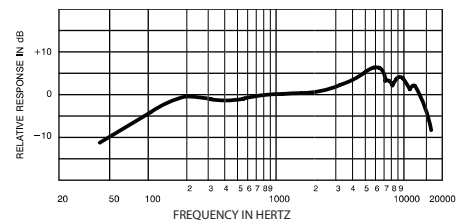

Polar Pattern  
Measured at 1000 Hz

Frequency Response

**SHURE**<sup>®</sup>  
LEGENDARY  
PERFORMANCE™