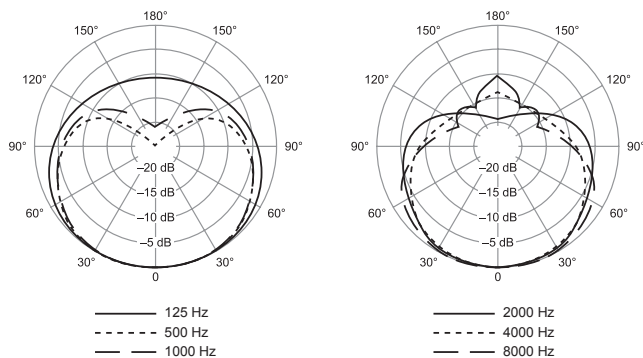

Polar Pattern
Measured at 1000 Hz